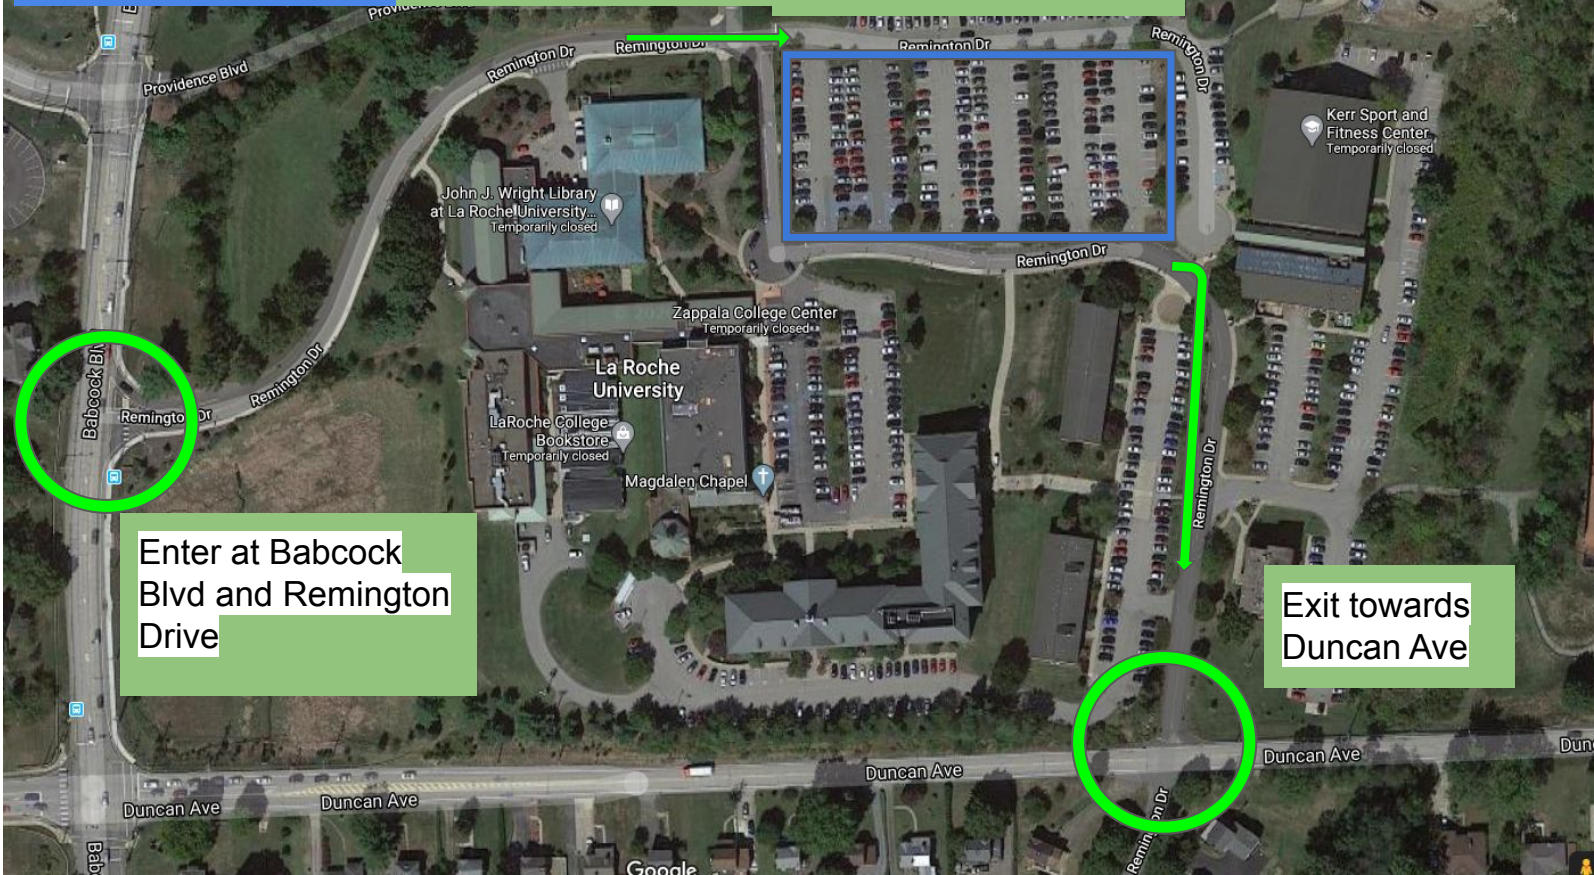

Global Links  
Wednesday July 22nd

La Roche University  
Thursday July 23rd

Follow Remington Dr  
to 'Commuter Lot'

Enter Commuter Lot  
from top

Enter at Babcock  
Blvd and Remington  
Drive

Exit towards  
Duncan Ave

Edgewood Towne Center  
Friday July 24th

Exit the far side of the  
parking lot

Distribution Area is  
next to Scene 75

Drive up to Scene 75

Enter at S Braddock and  
Towne Center Way  
(By Get Go & Taco Bell)