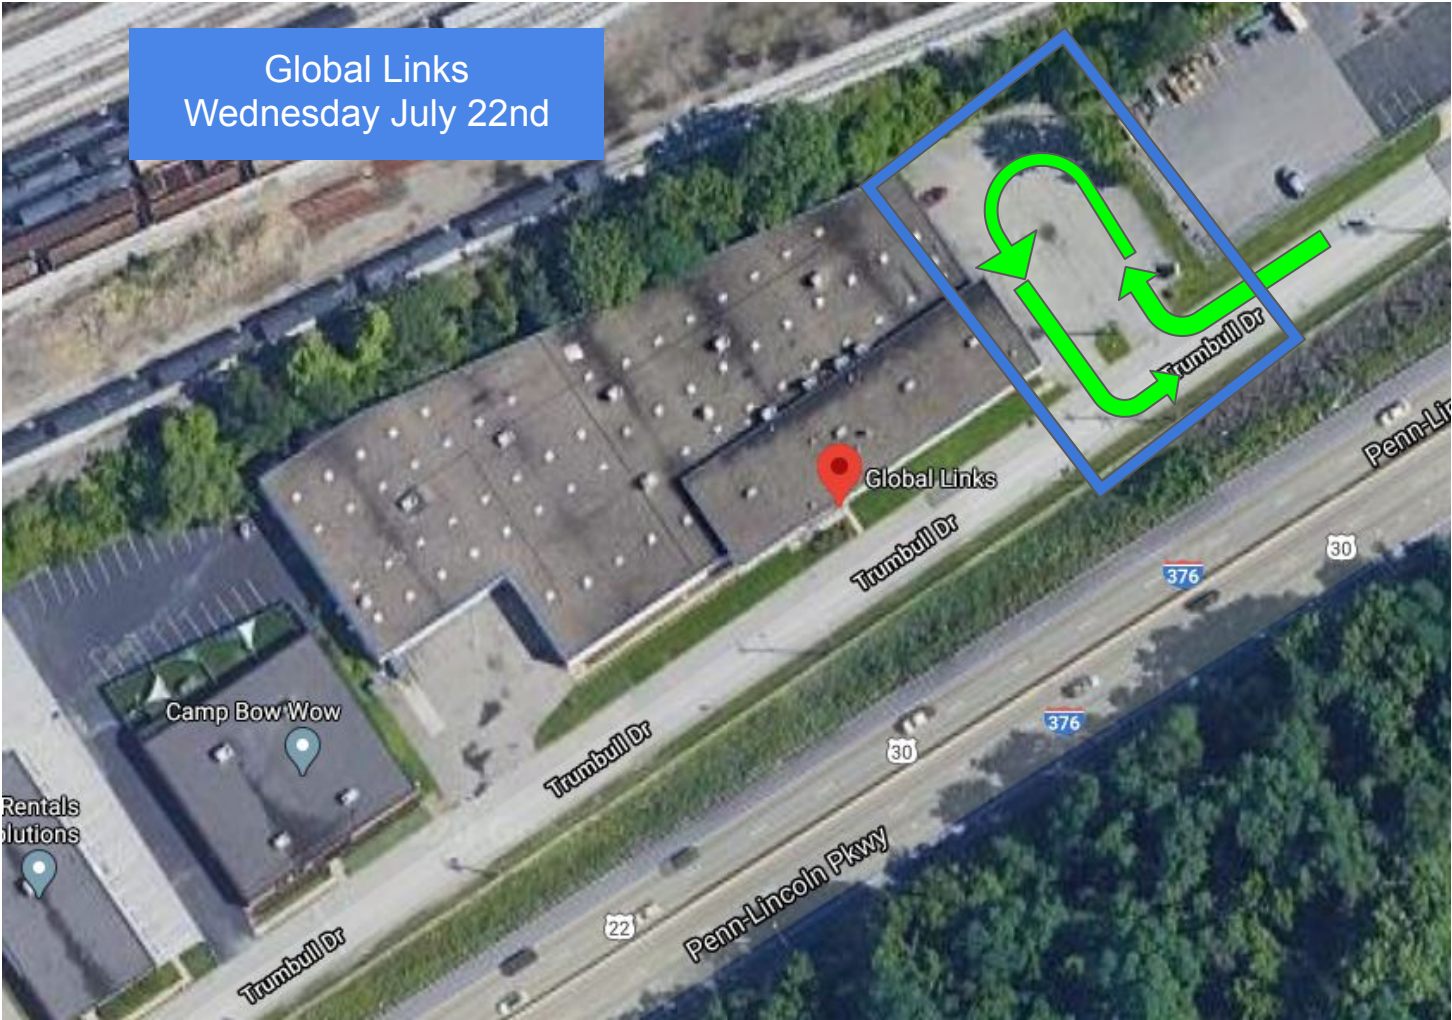

Global Links  
Wednesday July 22nd

La Roche University  
Thursday July 23rd

Follow Remington Dr  
to 'Commuter Lot'

Enter Commuter Lot  
from top

Enter at Babcock  
Blvd and Remington  
Drive

Exit towards  
Duncan Ave

Edgewood Towne Center  
Friday July 24th

Exit the far side of the  
parking lot

Distribution Area is  
next to Scene 75

Drive up to Scene 75

Enter at S Braddock and  
Towne Center Way  
(By Get Go & Taco Bell)