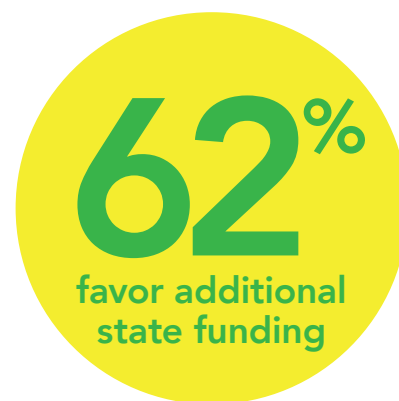

# PA Voters Overwhelmingly Support Additional Investments in Early Care and Education

**98%** of PA voters believe early childhood education is important.

PA Voters favor allocating additional state funding for ECE programs

PRE-K

CHILD CARE

HOME VISITING

**81%** of PA voters favor allocating state funding to increase wages of childcare workers.

\*Source – Susquehanna Polling - survey of likely PA voters conducted February 2023